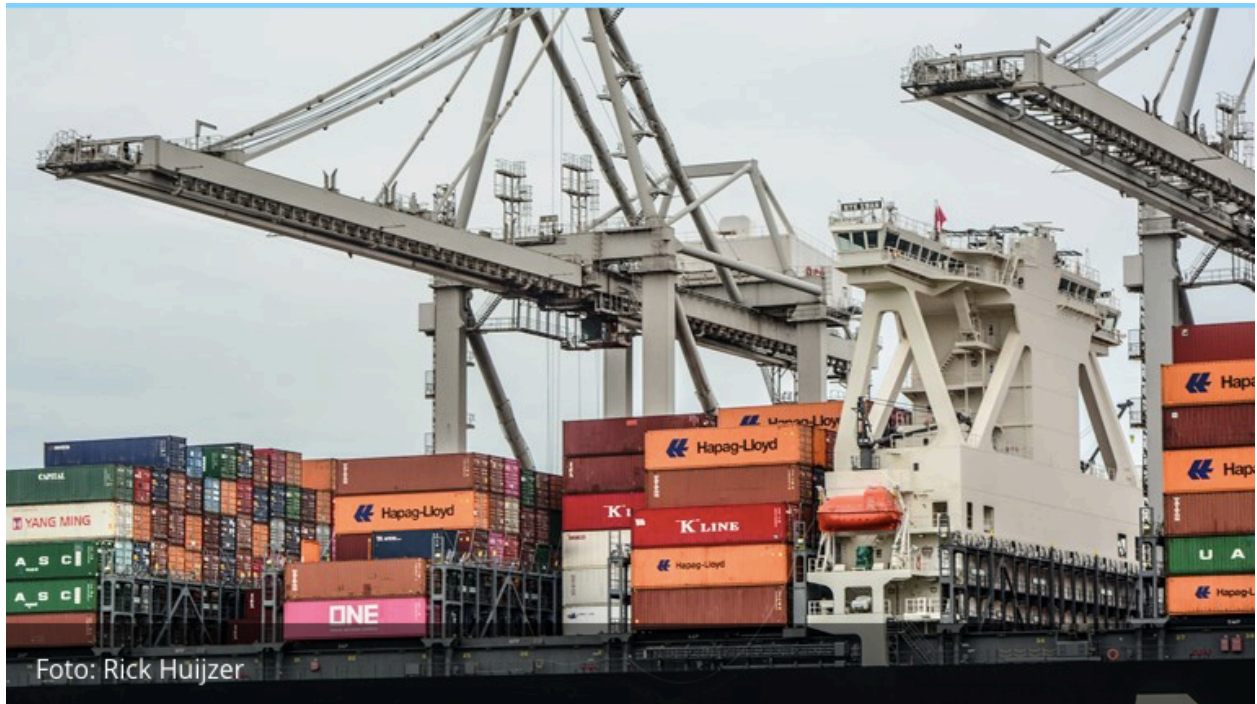

Man died after falling into ship's hold at Maasvlakte

MONDAY 2 DECEMBER 2019, 15:26

A man died in an industrial accident at the ECT Delta Terminal on the Europaweg in Rotterdam. The police confirm that.

The victim fell down 15 meters through a manhole and landed on his head. With a special rescue team, the man was freed and then resuscitated, but to no avail.

It is not yet known how the accident at the Maasvlakte company could happen.